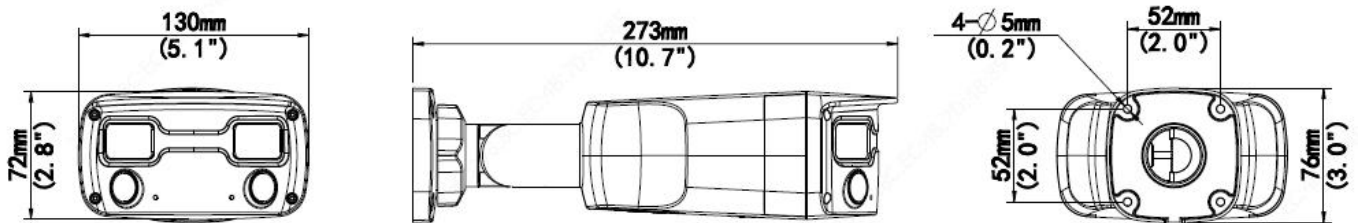

Power Interface	Ø 5.5mm coaxial power plug
Dimensions (L × W × H)	273× 130 × 76mm (10.7" × 5.1" × 3.0")
Weight	0.95kg (2.09lb)
Material	Metal
Working Environment	-30°C ~ 60°C (-22°F ~ 140°F), Humidity: ≤95% RH (non-condensing)
Storage Environment	-30°C ~ 60°C (-22°F ~ 140°F), Humidity: ≤95% RH (non-condensing)
surge protection	4KV
Reset Button	Support
Protection	Ingression protection: IP67 Vandal resistant: N/A

Dimensions